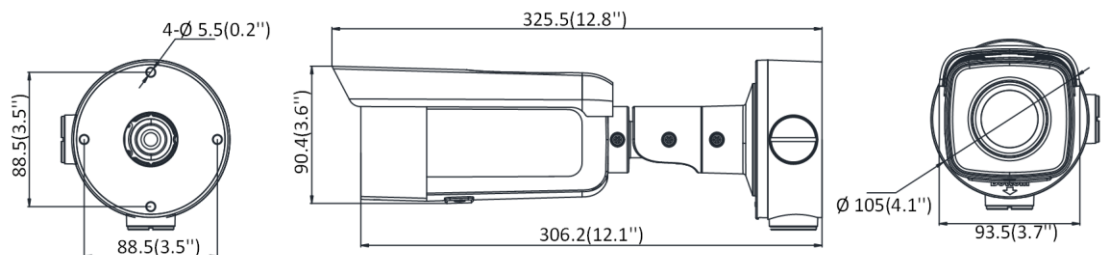

Available Model

DS-2CD3T45G0-4IS (B) (2.8/4/6/8 mm)

Dimensions

Unit: mm(inch)