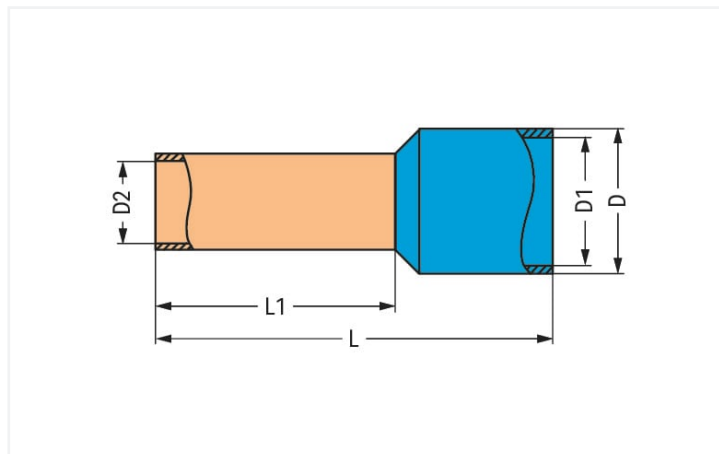

Data Sheet | Item Number: 216-203

Ferrule; Sleeve for 1 mm² / AWG 18; insulated; electro-tin plated; red

<https://www.wago.com/216-203>

Color:  red

Similar to illustration

Dimensions in mm

Technical data

Main product function	Ferrule
Sleeve cross-section (AWG)	18 AWG
Sleeve for	1 mm ²

Connection data

Strip length	10 mm / 0.39 inches
--------------	---------------------

Physical data

Length	14 mm
Length 1	8 mm
Diameter	3.5 mm
Diameter 1	3 mm
Diameter 2	1.4 mm

Material Data

Color	red
Fire load	0.001 MJ
Weight	0.1 g

Commercial data

Product Group	2 (Terminal Block Accessories)
eCl@ss 10.0	27-40-02-01
eCl@ss 9.0	27-40-02-01
ETIM 8.0	EC000005
ETIM 7.0	EC000005
PU (SPU)	1000 (100) pcs
Packaging type	Box
Country of origin	DE
GTIN	4017332277471
Customs tariff number	85369010000